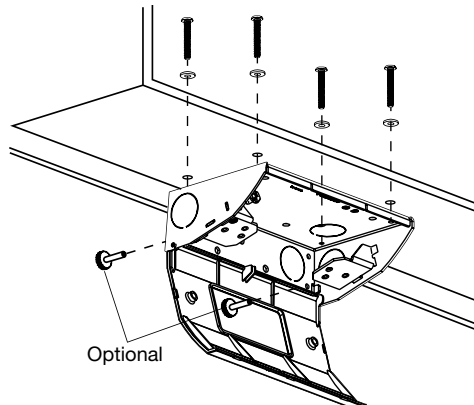

RU100W

RU200SS

Dimensions

Slim Box

GFCI Fit Box

Vertical Mount

Horizontal Mount

Dimensions in Inches (mm)