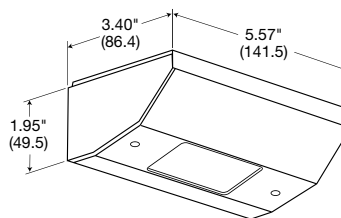

RU100W

RU200SS

Dimensions

Slim Box

GFCI Fit Box

Vertical Mount

Horizontal Mount

Dimensions in Inches (mm)