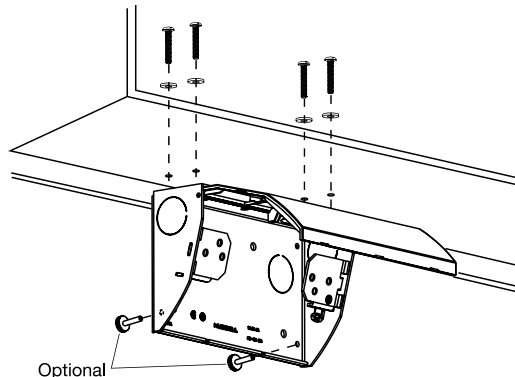

RU100W

RU200SS

Dimensions

Slim Box

GFCI Fit Box

Vertical Mount

Horizontal Mount

Dimensions in Inches (mm)