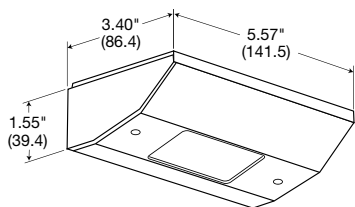

Description	Material	Catalog Number
Slim Box	Stainless Steel	RU100SS
	White Metal	RU100W
	White Nylon	RU170W*
GFCI Fit Box	Stainless Steel	RU200SS
	White Metal	RU200W
	White Nylon	RU270W*

Note: *Steel box with nylon cover.

RU100W

RU200SS

Dimensions

Slim Box

GFCI Fit Box

Vertical Mount

Horizontal Mount

Dimensions in Inches (mm)